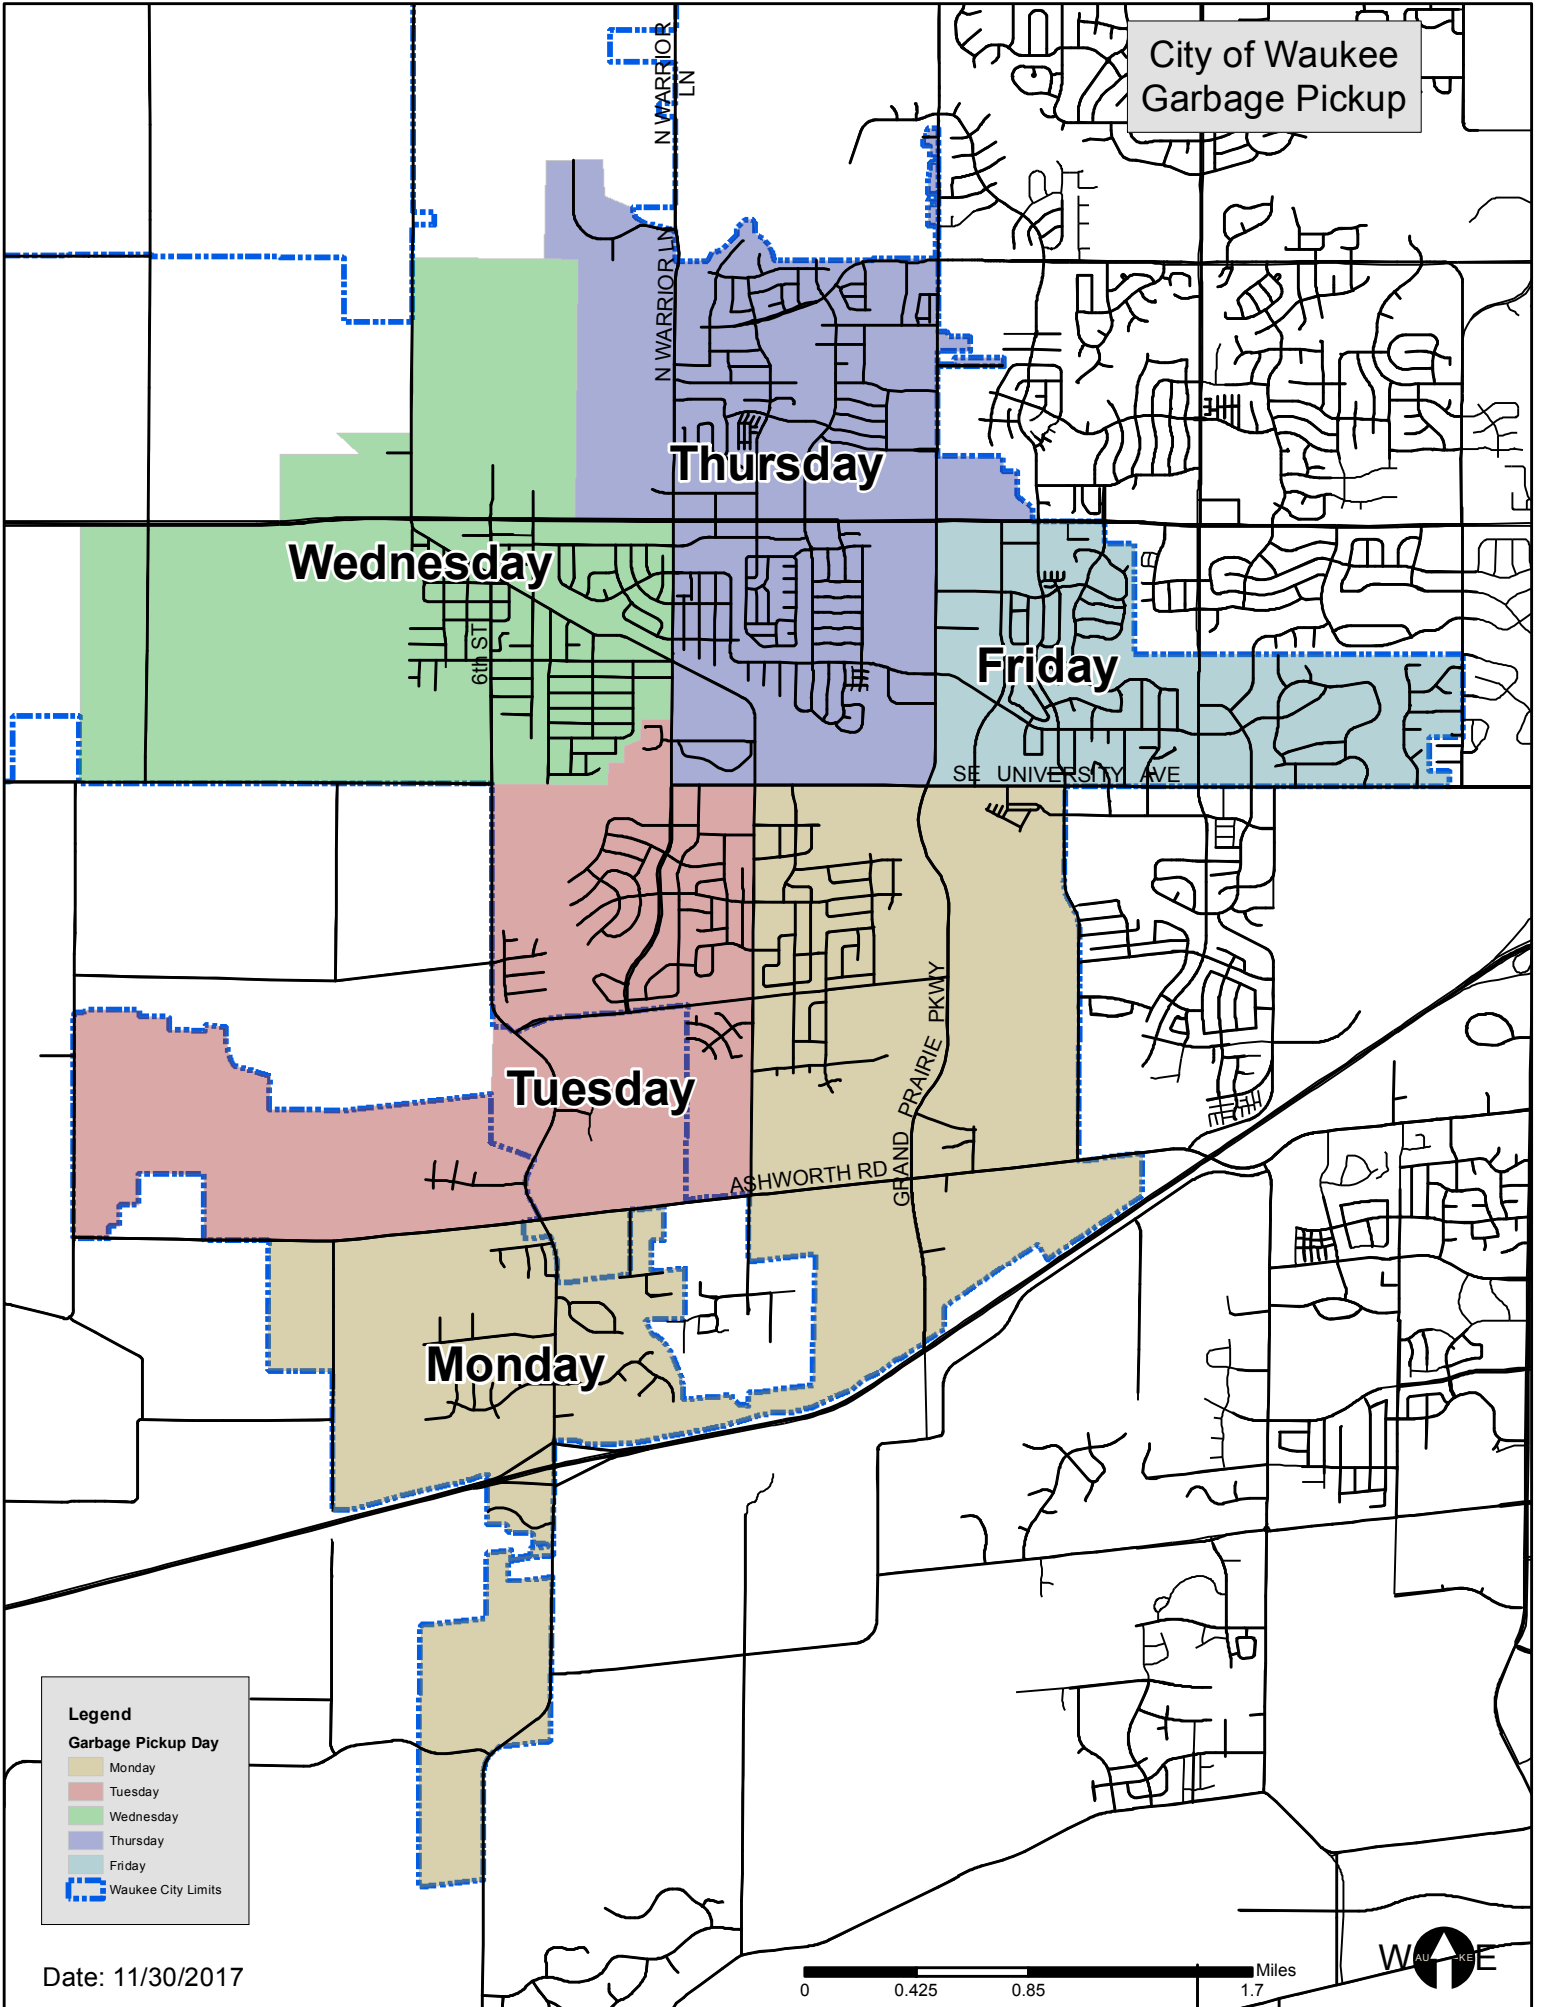

City of Wauke
Garbage Pickup

Wednesday

Thursday

Friday

Tuesday

Monday

Legend
Garbage Pickup Day

- Monday
- Tuesday
- Wednesday
- Thursday
- Friday
- Wauke City Limits