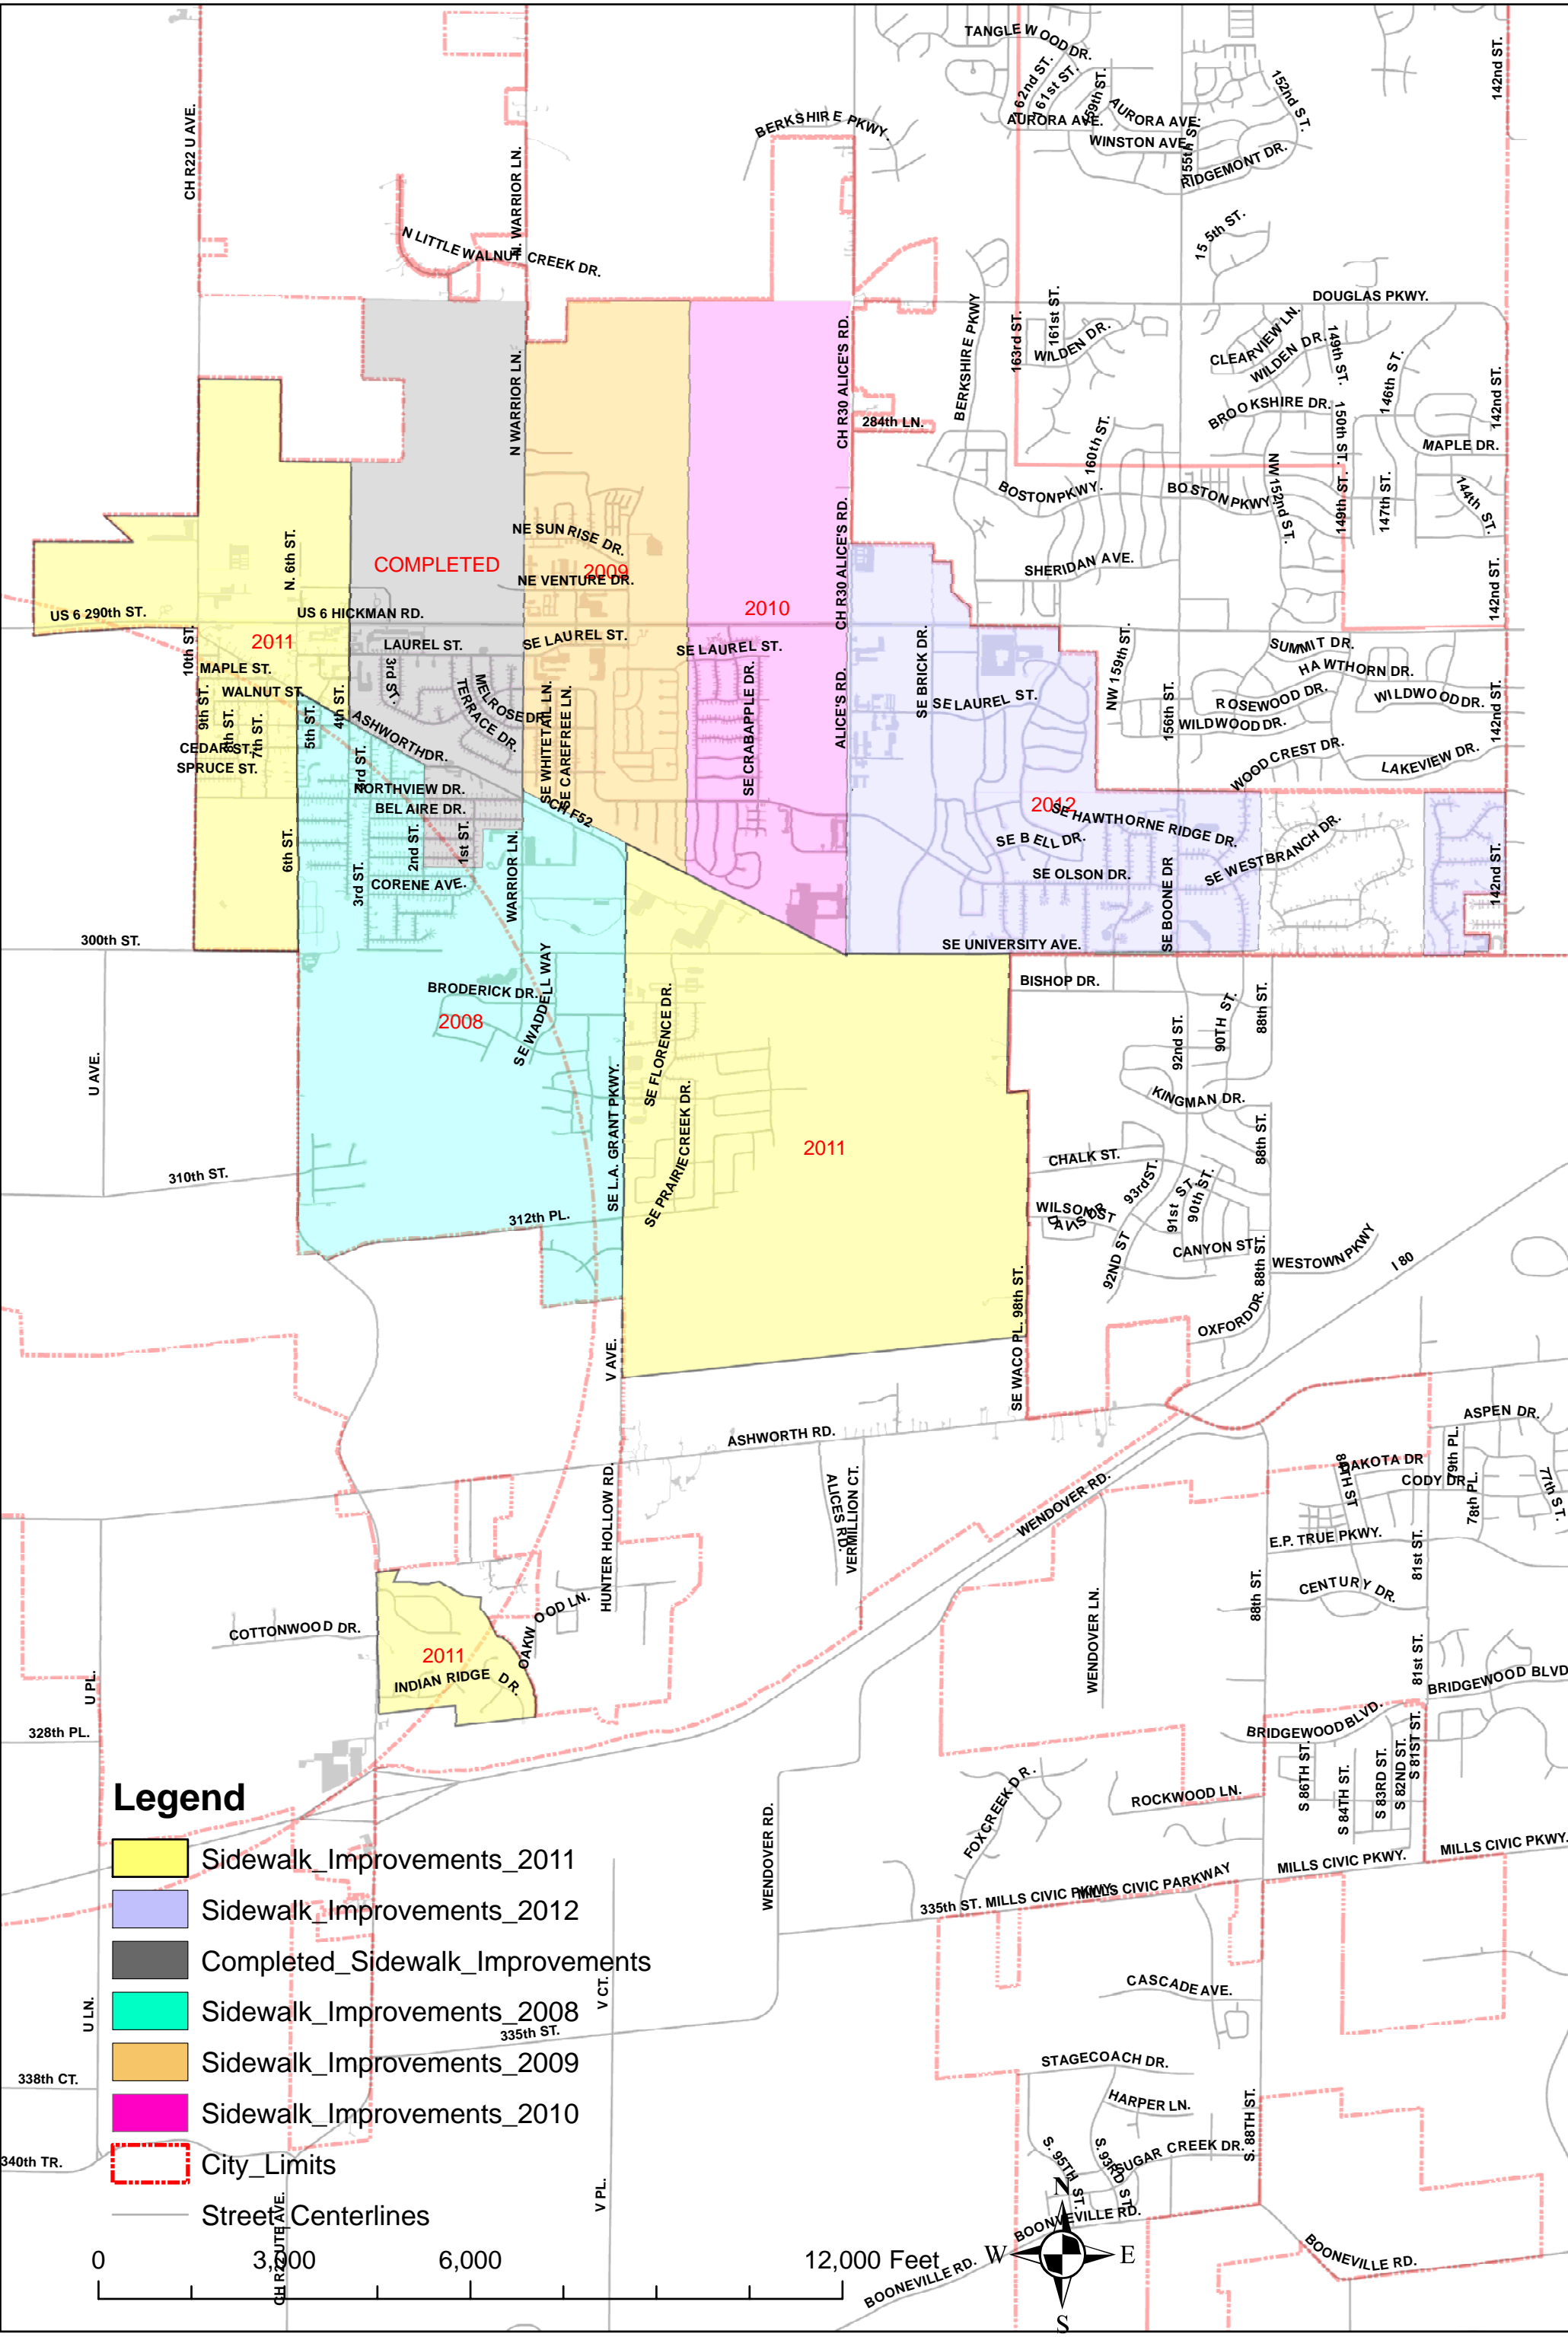

Sidewalk Improvement Program - Waukeee IA

Legend

- Sidewalk Improvements_2011
- Sidewalk Improvements_2012
- Completed Sidewalk Improvements
- Sidewalk Improvements_2008
- Sidewalk Improvements_2009
- Sidewalk Improvements_2010
- City Limits
- Street Centerlines

0 3,000 6,000

12,000 Feet