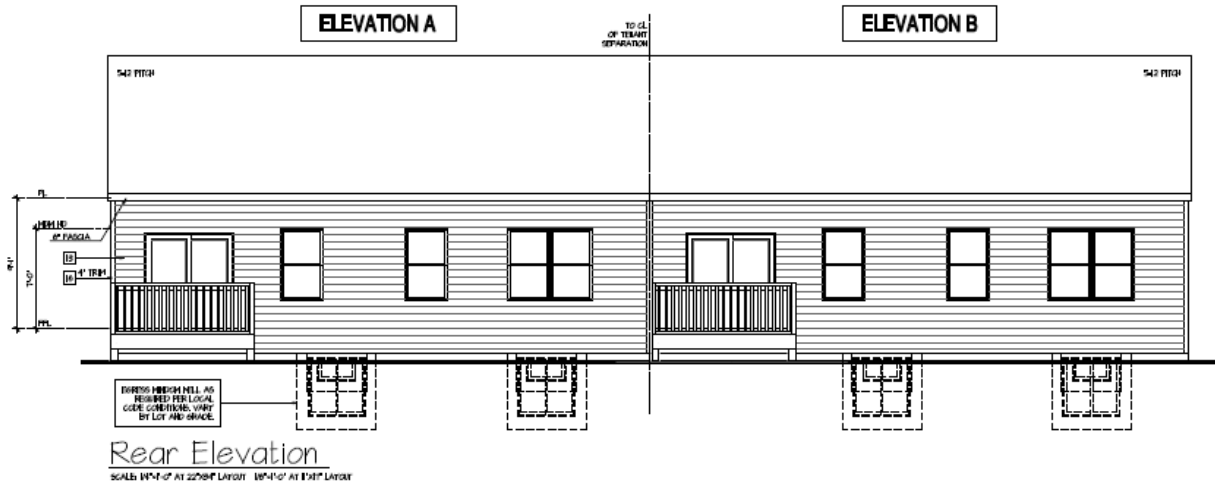

Ranch

SW 7625 Mount Etna Interior / Exterior Location Number: 219-C2

FRONT DOOR COLOR

Inner Units

ROYAL CREST WHITE / SW7005 PURE WHITE

Board/Batten or Shakes

Ranch

SW 7625 Mount Etna Interior / Exterior Location Number: 219-C2

Private Facing Pattison (Back and Side):

Back:

Side:

Side:

Private Facing Jack Twin (Side and Back):

Back:

Side: