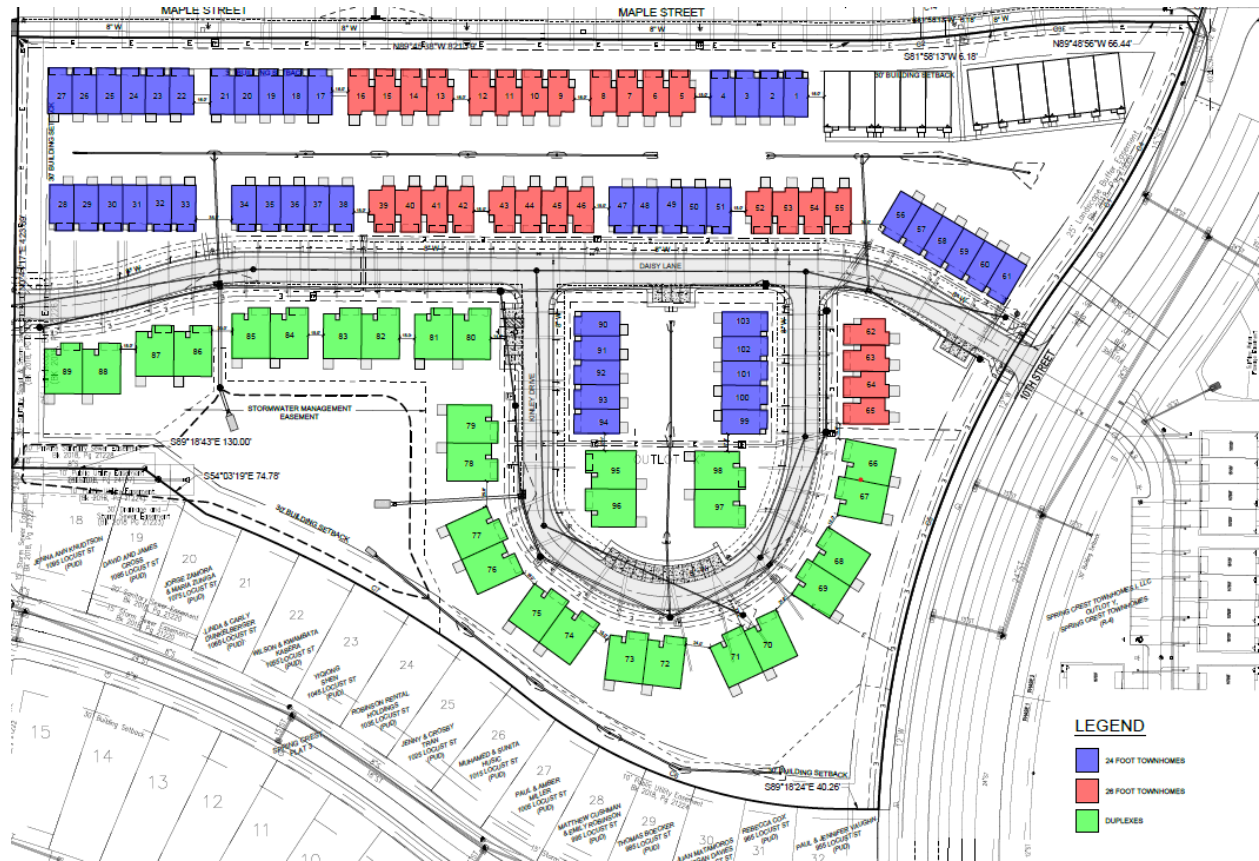

Unit Plan Layout: